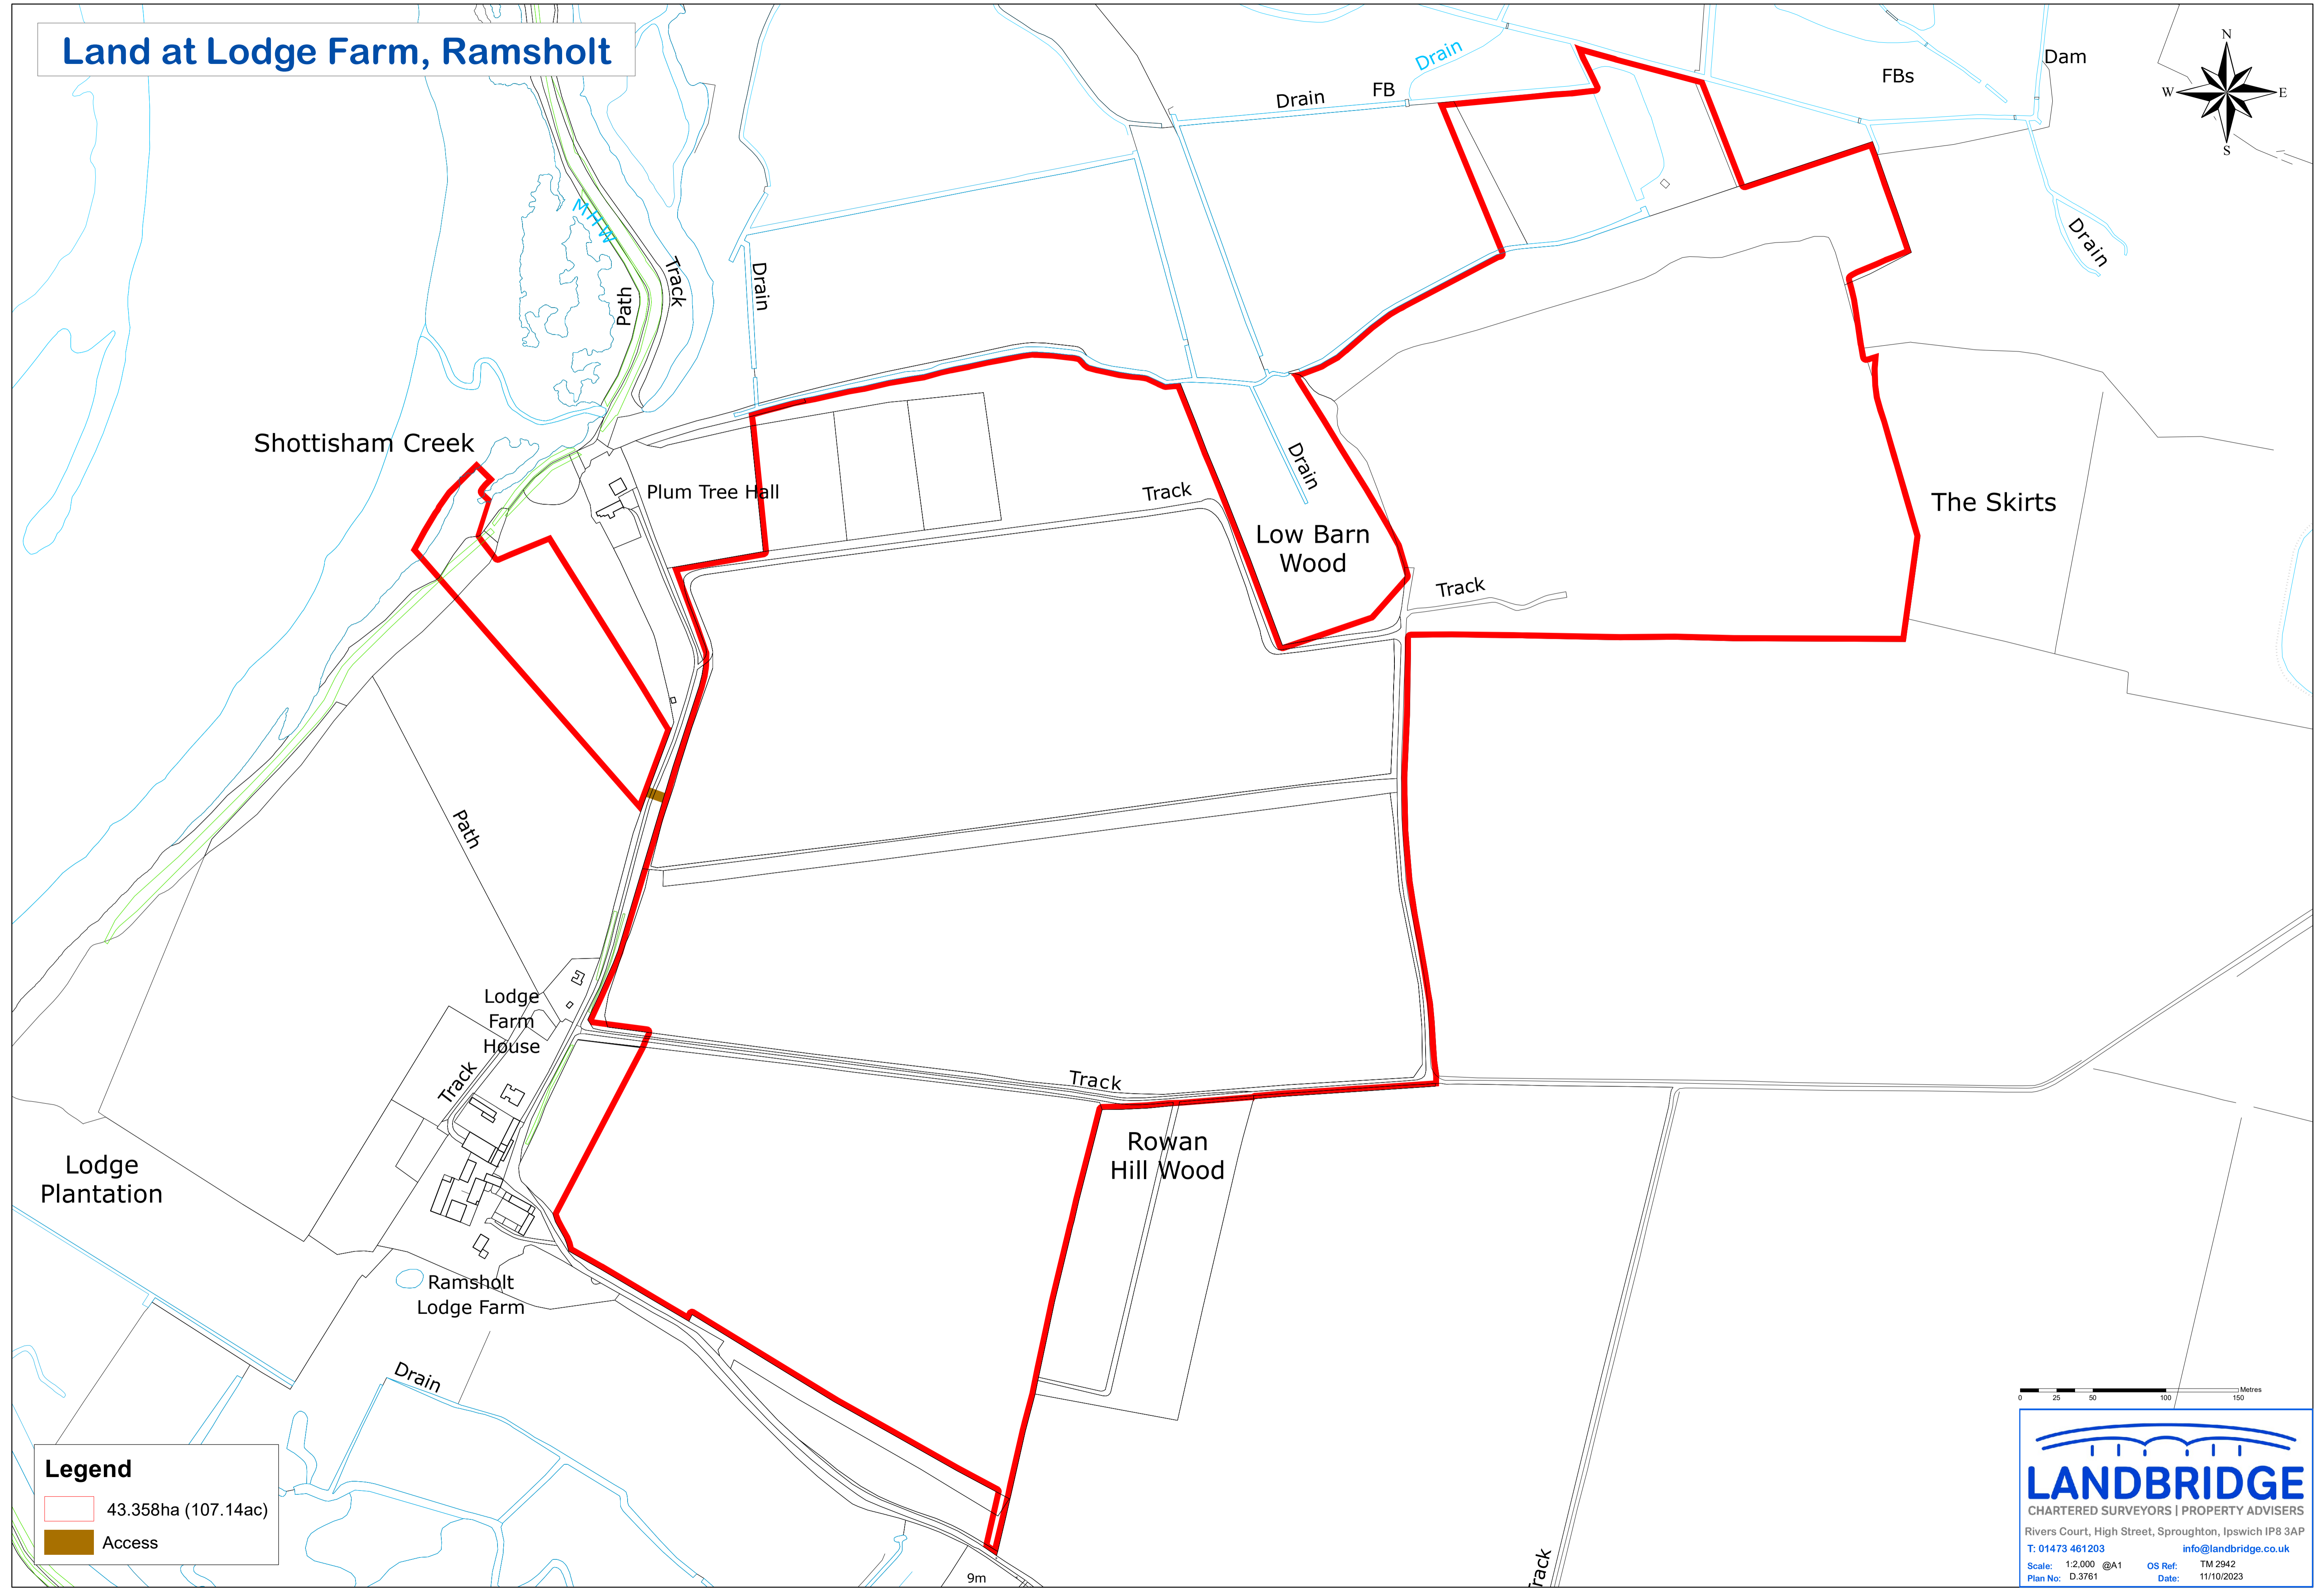

Land at Lodge Farm, Ramsholt

Legend

- 43.358ha (107.14ac)
- Access

0 25 50 100 150 Metres

LANDBRIDGE
CHARTERED SURVEYORS | PROPERTY ADVISERS

Rivers Court, High Street, Sproughton, Ipswich IP8 3AP
T: 01473 461203 info@landbridge.co.uk
Scale: 1:2,000 @A1 OS Ref: TM 2942
Plan No: D.3761 Date: 11/10/2023